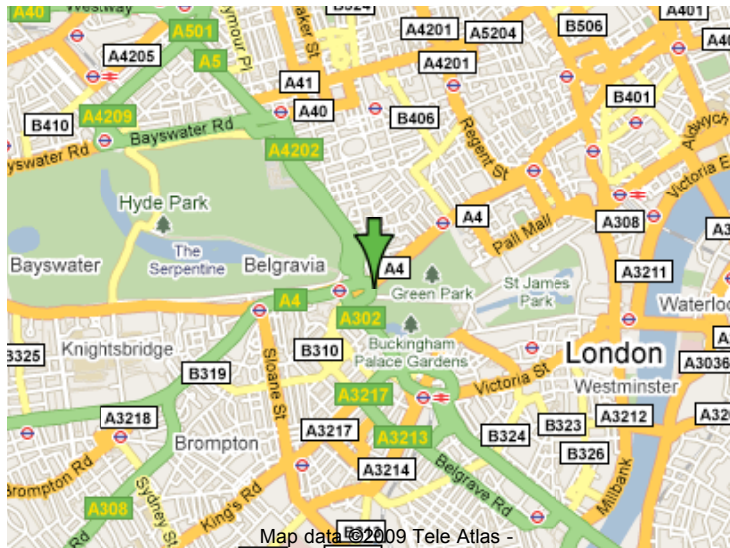

Gatwick Airport (LGW)

Distance 30 MI / 48.28 KM NORTH to Hotel
Taxi Charge (one way): £100.00 ([GBP](#))
Time by taxi: 1.5 hours
Train Charge (one way): £19.00 ([GBP](#))
Time by train: 45 mins
At roundabout, join the M23 motorway to London. Leave M23 at junction 7, then merge onto the A23. Follow signposting to Central London - West End. At Hyde Park Corner Roundabout take the 3rd exit onto the A4202. Turn left onto Hamilton Place.

London City Airport (LCY)

Distance 9.8 MI / 15.77 KM WEST to Hotel
Taxi Charge (one way): £35.00 ([GBP](#))
Time by taxi: 30 min
At roundabout exit onto the A1011. At Connaught roundabout join A112. Take exit to A13 at Prince Regent DLR Station. Follow signposting to Central London - Westminster. Drive down Park lane and turn left onto Hamilton Place.

Train

Station Name: Victoria Station
Distance 1.5 MI / 2.41 KM NORTH to Hotel
Taxi Fee From Train Station: £7.00 ([GBP](#))
Turn onto Buckingham Palace Road. Turn left onto A302 Grosvenor Gardens. Continue straight ahead onto A302 Grosvenor Place. At the roundabout, take the fourth exit onto A4202. Turn left onto Old Park Lane. Turn left onto Park Lane.

Subway

Subway Name: Hyde Park Corner
Distance 0.0 MI / 0 KM 1 minute walk to the Hotel.

Book This Hotel

Check-In Date ex: 14-Jan-2010

Check-Out Date

Nights

Rooms

Adults

Children

[CHECK AVAILABILITY](#)

Call 0871 423 4901

DOWNTOWN INFORMATION

- LONDON (0 KM / 0 MI)
- Royal Academy of Arts (0.5 MI / 0.8 KM)
- Apsley House (0.1 MI / 0.16 KM)
- Royal Albert Hall (1 MI / 1.61 KM)
- Harrods Department Store (0.5 MI / 0.8 KM)
- Victoria & Albert Museum (1 MI / 1.61 KM)
- Buckingham Palace (0.5 MI / 0.8 KM)
- Big Ben and the Houses of Parliament (1 MI / 1.61 KM)
- The London Eye (2 MI / 3.22 KM)
- The British Museum (4 MI / 6.44 KM)
- Madame Tussauds (3 MI / 4.83 KM)
- Tower Bridge (5 MI / 8.05 KM)
- Fortnum & Masons (1 MI / 1.61 KM)
- Borough Market (3.7 MI / 5.95 KM)
- Tate Modern (3 MI / 4.83 KM)
- Dover Street Market (0.2 MI / 0.32 KM)